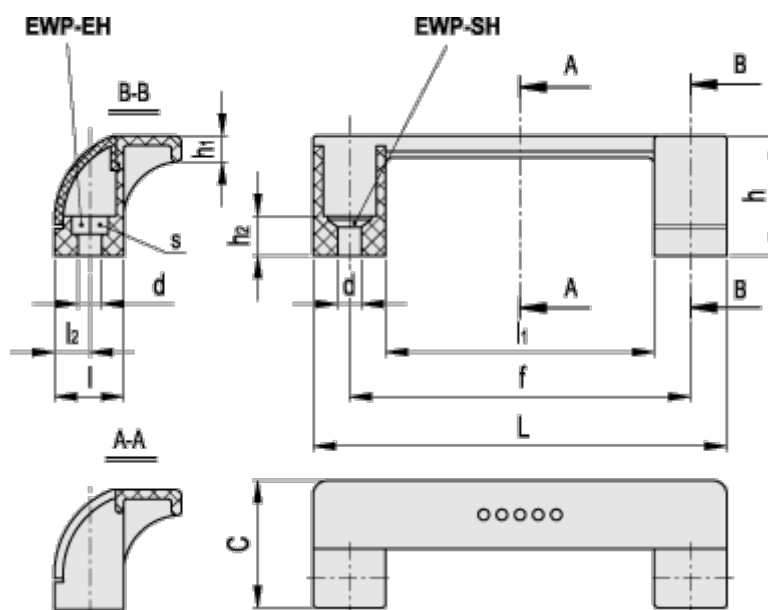

Article number: 23052652510

Description: E+G Guard wing handle, Ergostyle
EWP.110-SH-C0

Measures

C	= 35	L	= 114
d	= 6.5	l1	= 74
f	= 93,5 +/-0,5	l2	= 9.5
F1 (N)	= 800		
h	= 33		
h1	= 7		
h2	= 11		
l	= 19		